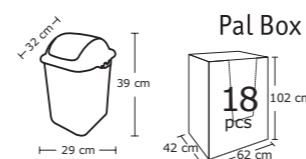

1. ASSORTITO / ASSORTED
2. Giallo / Yellow
   - Blu / Blue
   - Verde / Green

Ref : BF01190PB
Ean : 8001499011906