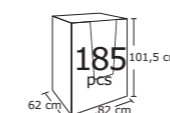

ASSORTIMENTO PULIZIA

Cleaning assortment

PalBox

- ASSORTITO / ASSORTED
  - Arancio / Orange
  - Blu / Blue
- Grigio / Grey
  - Ref : BF1003AS19PB
  - Ean : 8001499100396

- ASSORTITO / ASSORTED
  - Verde S / Green
  - Rosa S / Pink
  - Blu avion / Blu plane
- Ref : BF1003PB
  Ean : 8001499100303