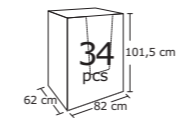

ASSORTITO / ASSORTED

Blu avion / Blu plane
Grigio / Grey

Ref : BF0151AS19
Ean : 8001499000337

Pal Box

ASSORTITO / ASSORTED

Blu avion / Blu plane
Grigio / Grey

Ref : BF0151AS19PB
Ean : 8001499000337

ASSORTITO / ASSORTED

Bianco / White
Tortora / Tortora

Ref : BF0151AS20
Ean : 8001499015119

Pal Box