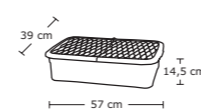

CONTENUTO / CONTENT
40
BOX MAREA 20 lt.
Storage box