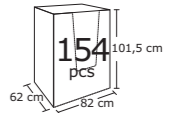

ASSORTIMENTO PULIZIA Cleaning assortment