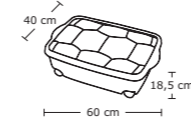

BOX TARTARUGO

Storage

60x40x18,5 cm

lt. 24

ASSORTITO / ASSORTED

Verde / Green

Blu avion / Blu plane

Ref : BF0106AS14

Ean : 8001499010602

lt. 24

ASSORTITO / ASSORTED

Bianco / White

Grigio / Grey

Ref : BF0106AS22

Ean : 8001499010633