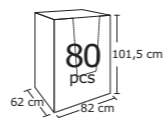

ASSORTIMENTO PULIZIA

Cleaning assortment