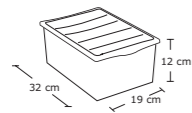

COLORS SPRING BOX Storage

XS
32x19x12 cm
lt. 5