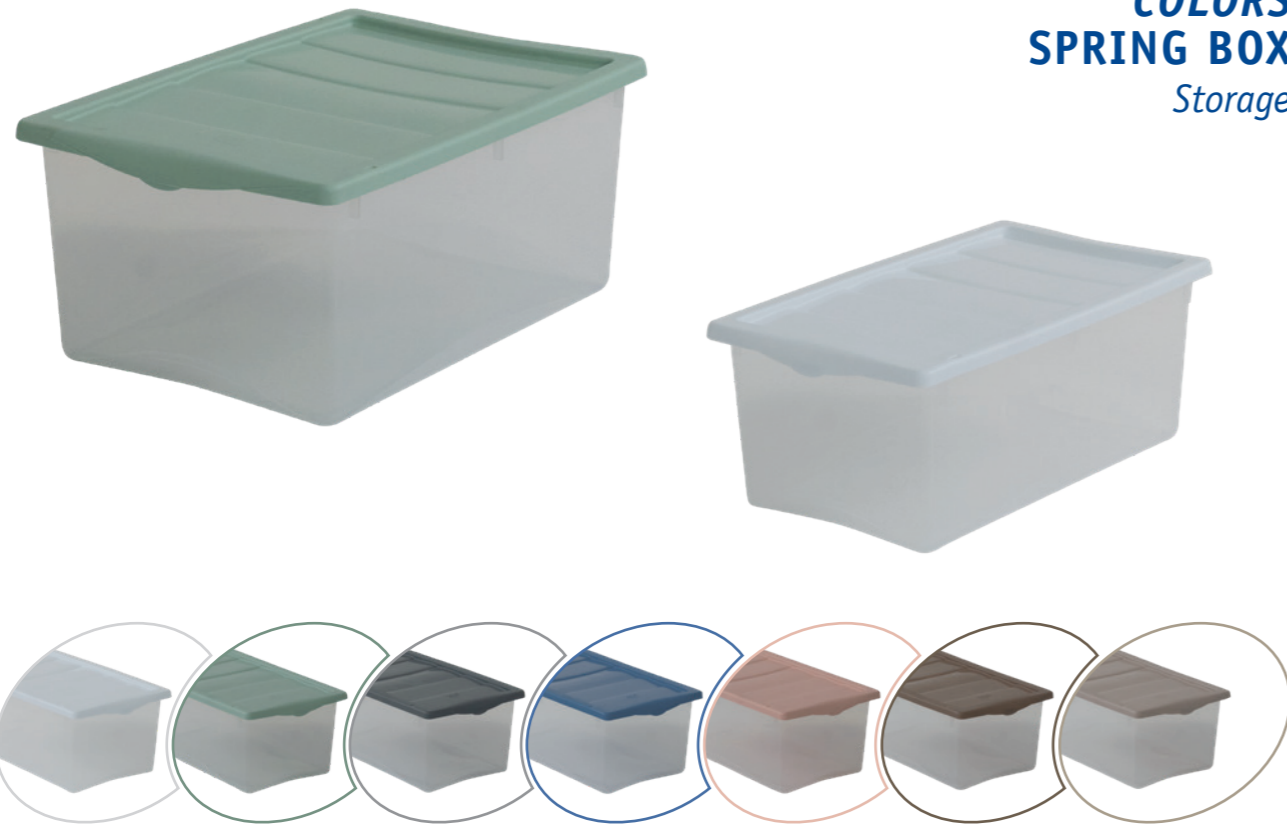

COLORS SPRING BOX Storage