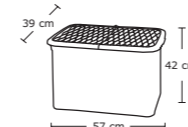

ASSORTITO / ASSORTED

Blu avion / Blu plane

Grigio / Grey

Ref : BF0152AS19
Ean : 8001499000351