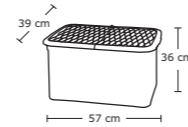

ASSORTITO / ASSORTED

Blu avion / Blu plane

Grigio / Grey

Ref : BF0153AS19
Ean : 8001499000771