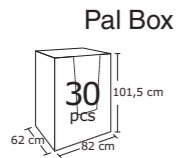

Pal Box

ASSORTITO / ASSORTED

Verde S / Green

Rosa S / Pink

Ref : BF0153AS23PB
Ean : 8001499001051