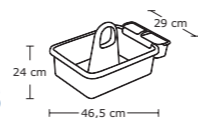

lt. 13
ASSORTITO / ASSORTED
Bianco / White
Grigio / Grey
Ref : BF0079AS19
Ean : 8001499007985