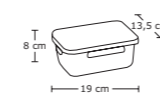

112
SET 2 PCS
Rectangular food container

CONTENUTO / CONTENT