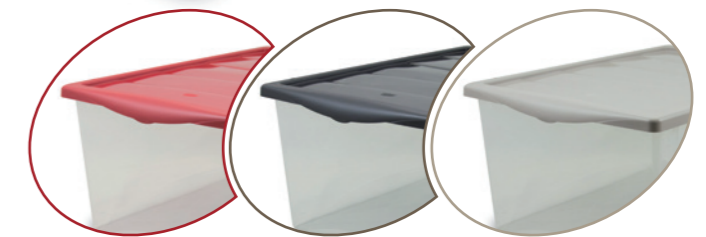

550 x 390 x 250	1021 x 800 x 1024	62	62	1	1	1

SET 4 SPRING BOX Storage

1 LARGE + 1 MEDIUM + 2 X SMALL

Pallet

Neutro / Trasparent

Blu avion / Blu plane

Grigio / Grey

Verde S / Green

Rosa S / Pink

Ref : BF31081PLT
Ean : 8001499310818